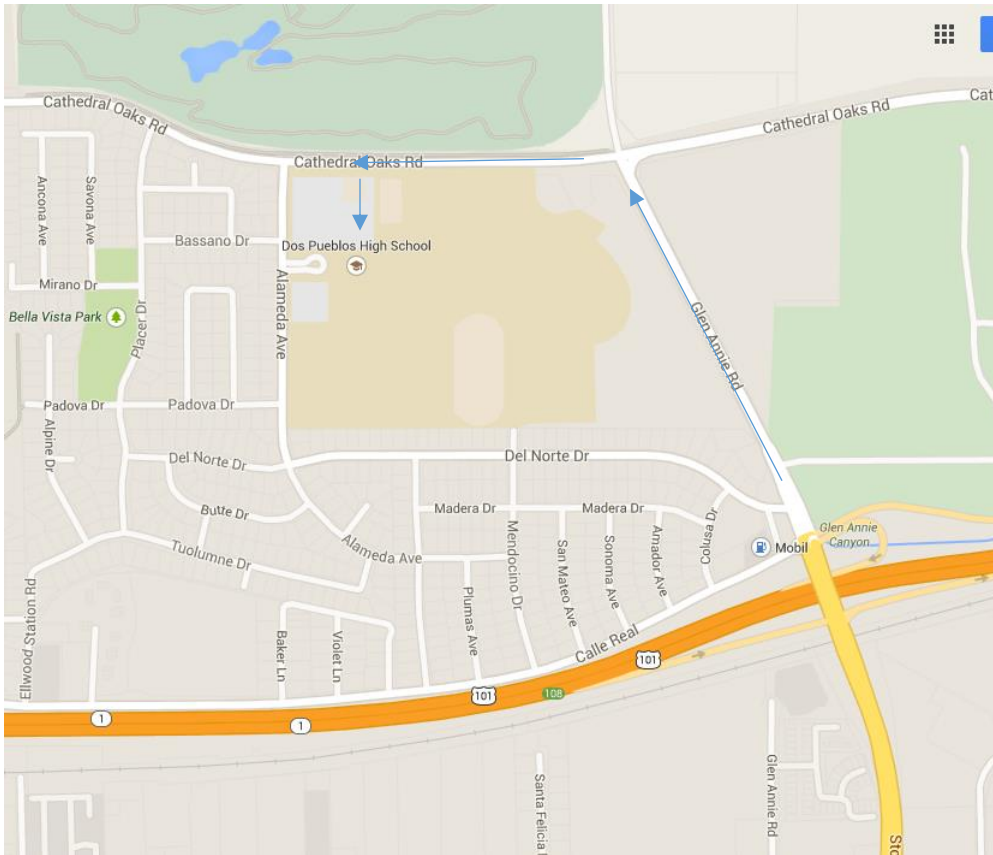

Dos Pueblos High School
7266 Alameda Ave.
Goleta, CA 93117

Coming from the south on the 101 Freeway, exit on Glen Annie Road. Turn right. Continue until you reach Cathedral Oaks Road. Turn left. Proceed to Alameda Avenue. Turn left. The theatre is immediately on the left as is the parking lot for the buses.

Coming from the north on the 101 Freeway, exit on Glen Annie Rd/Storke Rd. Turn left. Continue until you reach Cathedral Oaks Road. Turn left. Proceed to Alameda Avenue. Turn left. The theatre is immediately on the left as is the parking lot for the buses.